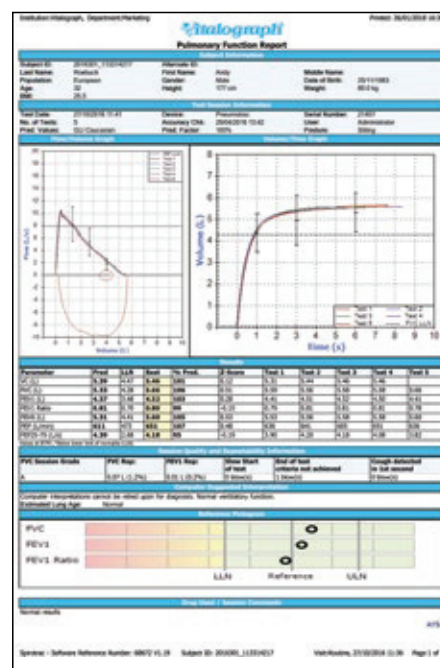

Ordering Information

77700 Vitalograph Pneumotrac Spirometer with Spirotrac Software

Accessories

- 28350 Vitalograph BVF Bacterial Viral Filters (50)
- 20303 Noseclips (200)
- 36020 Precision Syringe - 3 Litre

- ✓ Low Running Costs
- ✓ Optimal Hygiene

Australia T: 1800 67 5432 | F: 1800 67 5433 | E: sales@ecomед.com.au | www.ecomed.com.au
New Zealand T: 0800 300 421 | F: 0800 300422 | E: sales@ecomед.co.nz | www.ecomed.co.nz